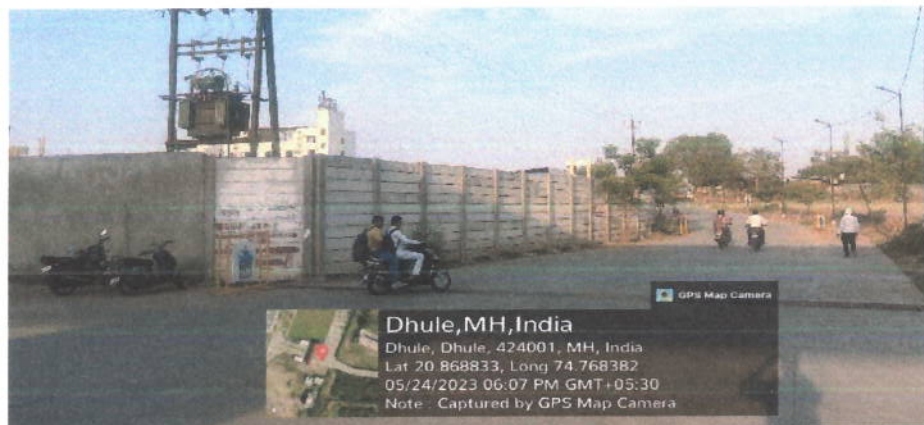

Photo of Some faculty use Bike pooling to minimise carbon emissions