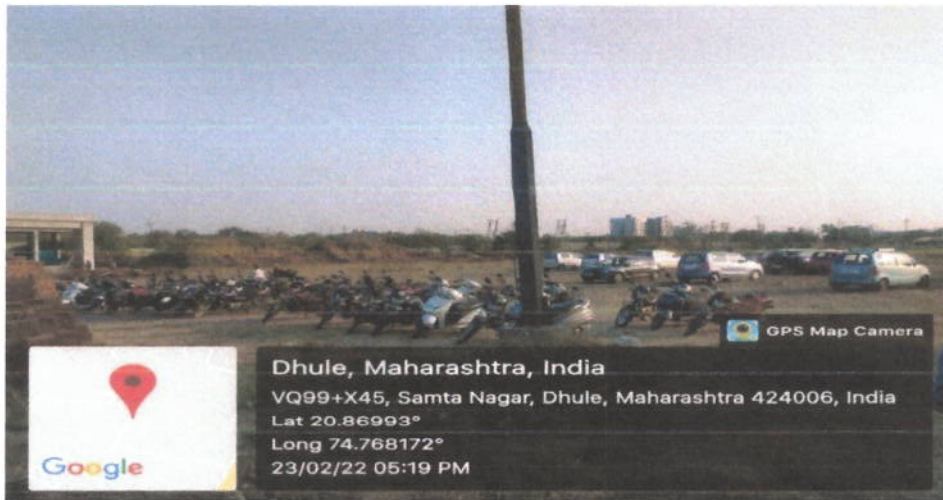

I. Restricted entry of automobiles

As part of the Green Policy Initiative, all faculty, staff, and students are officially advised that driving on campus is strictly prohibited. Any student, member of the staff, or visitor who parks their car on institute property will be subject to punishment, it takes about 300 metres to get from a parking spot to the institute building.