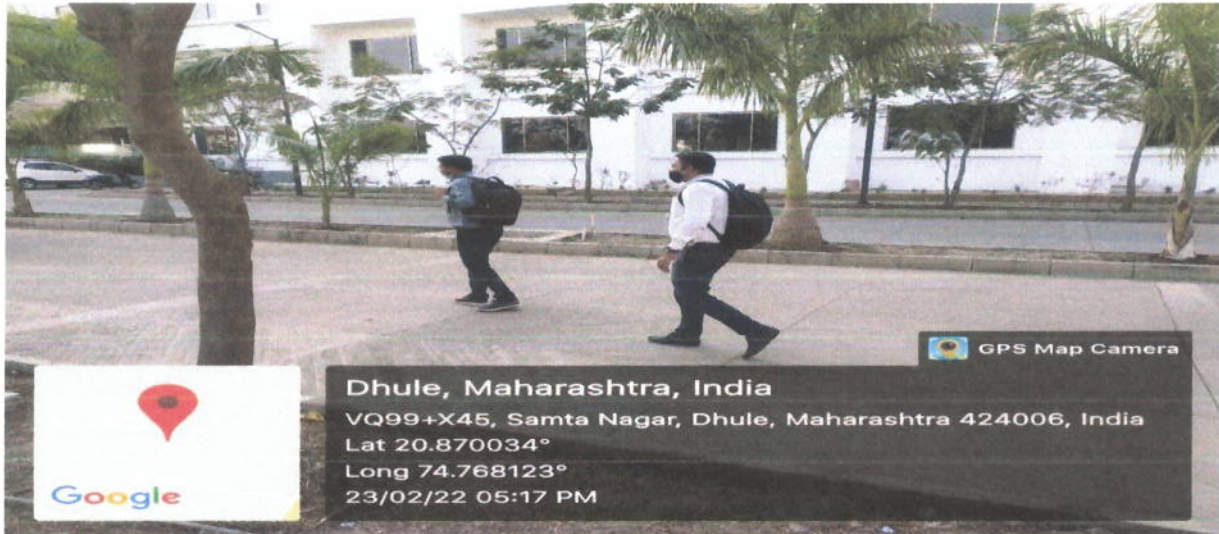

Web: - svkm-iot.ac.in Mail: - iotdhule@svkm.ac.in

Approved By AICTE, DTE & Affiliated to DBATU, Lonere

Photo of a few faculties preferred to walk instead of using battery-operated vehicles

IV. Plastic-free campus